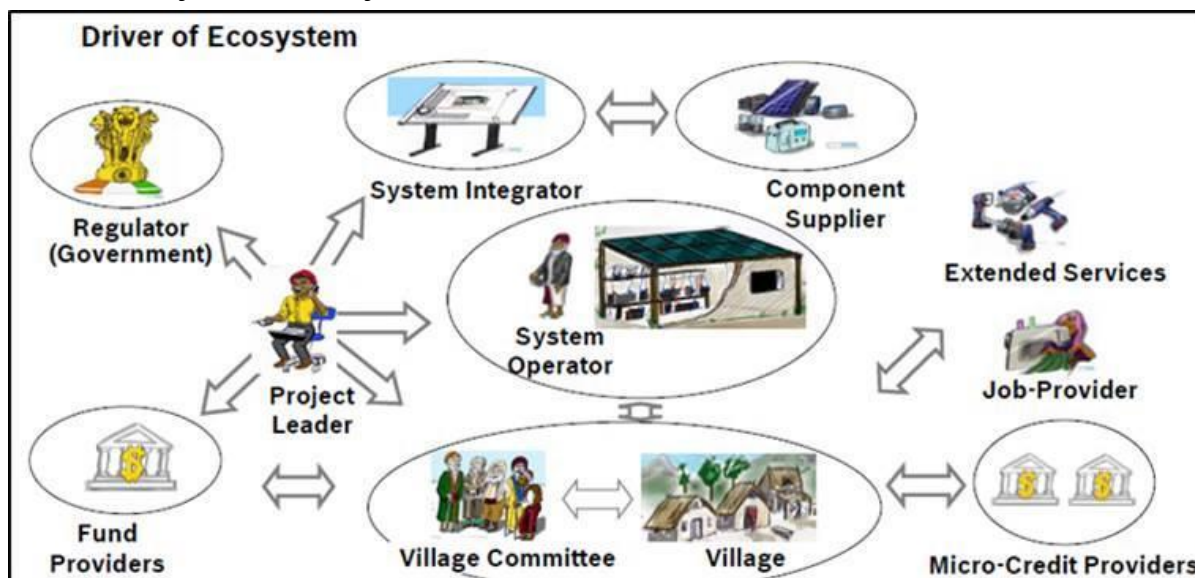

Role of Gram Oorja – as a Project Leader